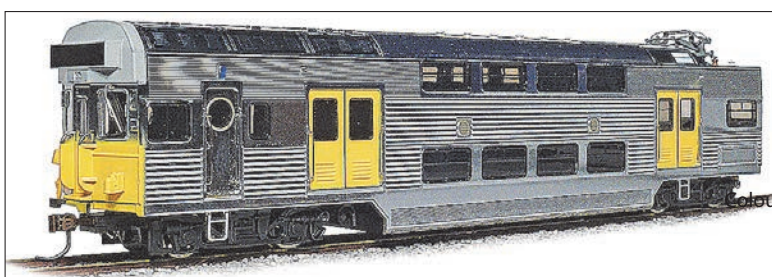

Sydney Suburban Electric Cars

STAINLESS STEEL COMENG SERIES 2 DOUBLE DECK-S SETS

Ready to Run HO Scale 2-Rail DC
Delivery 2015/2016

Manufacturing 3 models, power car, trailer car, and driver trailer in the combinations listed beneath.

Original Silver Livery

550 - 4 Car Set **\$695**
1 x Power car (motorised)
2 x Trailer car
1 x Power car (dummy)

551 - 2 Car Set **\$415**
1 x Power car (motorised)
1 x Trailer car

552 - 2 Car Set **\$415**
1 x Power car (motorised)
1 x Driver trailer car (dummy)

Citydecker Colour Livery

553 - 4 Car Set **\$695**
1 x Power car (motorised)
2 x Trailer car
1 x Power car (dummy)

554 - 2 Car Set **\$415**
1 x Power car (motorised)
1 x Trailer car

555 - 2 Car Set **\$415**
1 x Power car (motorised)
1 x Driver trailer car (dummy)