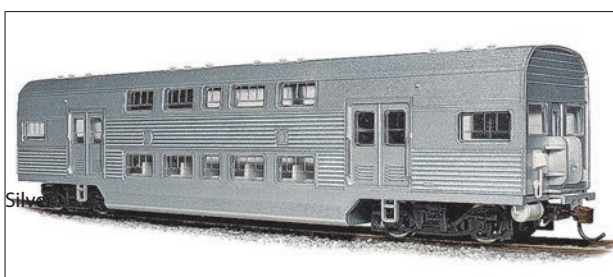

Sydney Suburban Electric Cars

STAINLESS STEEL COMENG SERIES 2 DOUBLE DECK-S SETS

Ready to Run HO Scale 2-Rail DC
Delivery 2015/2016

Manufacturing 3 models, power car, trailer car, and driver trailer in the combinations listed beneath.

Original Silver Livery

550 - 4 Car Set **\$695**
1 x Power car (motorised)
2 x Trailer car
1 x Power car (dummy)

551 - 2 Car Set **\$415**
1 x Power car (motorised)
1 x Trailer car

552 - 2 Car Set **\$415**
1 x Power car (motorised)
1 x Driver trailer car (dummy)